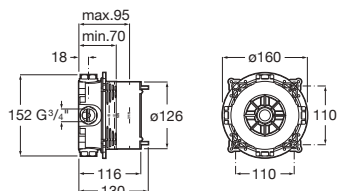

RocaBox

Solution pour robinetterie douche ou bain-douche encastrée RocaBox - monocommande ou thermostatique, 1 ou 2 voies. Uniquement pour les façades de robinetterie qui sont indiquées comme compatibles.

Prix

A525869403

233,00 €

Elastomère insonorisant : absorbe tous les types de bruits et vibrations provenant de la tuyauterie afin de garantir un niveau sonore minimal pendant le fonctionnement de la **RocaBox**.

Boîtier universel :

réalisé à partir d'une seule pièce de polypropylène, matériau stable et inerte. Dispose de différents échelons de positionnement permettant de placer la bague de fixation lors d'installations sur cloisons légères. Le boîtier dispose de "crans" qui permettent de marquer le diamètre de la Rocabox sur le placoplâtre.

Bague de fixation : réalisée également en polypropylène, elle est nécessaire à l'installation sur des panneaux de placoplâtre. Elle se fixe sur le boîtier universel et autorise une profondeur comprise entre un minimum de 70 mm et un maximum de 95 mm.

Bloc de propreté :

il permet de fermer et de nettoyer le circuit hydraulique avant l'installation de l'habillage extérieur de la robinetterie. Il supporte jusqu'à 16 bars en position fermée, et permet de nettoyer l'installation de façon pratique en position ouverte.

Corps universel en laiton : une excellente qualité de laiton, avec un fort pouvoir anticorrosif, d'une grande durabilité et résistance grâce à une presse spéciale.

Couvercle du boîtier : fabriqué en polypropylène, il permet de protéger l'intérieur de la Rocabox avant la mise en place de l'habillage extérieur de la robinetterie. Les deux pointes extérieures servent à faciliter le nivelage de la **RocaBox**.