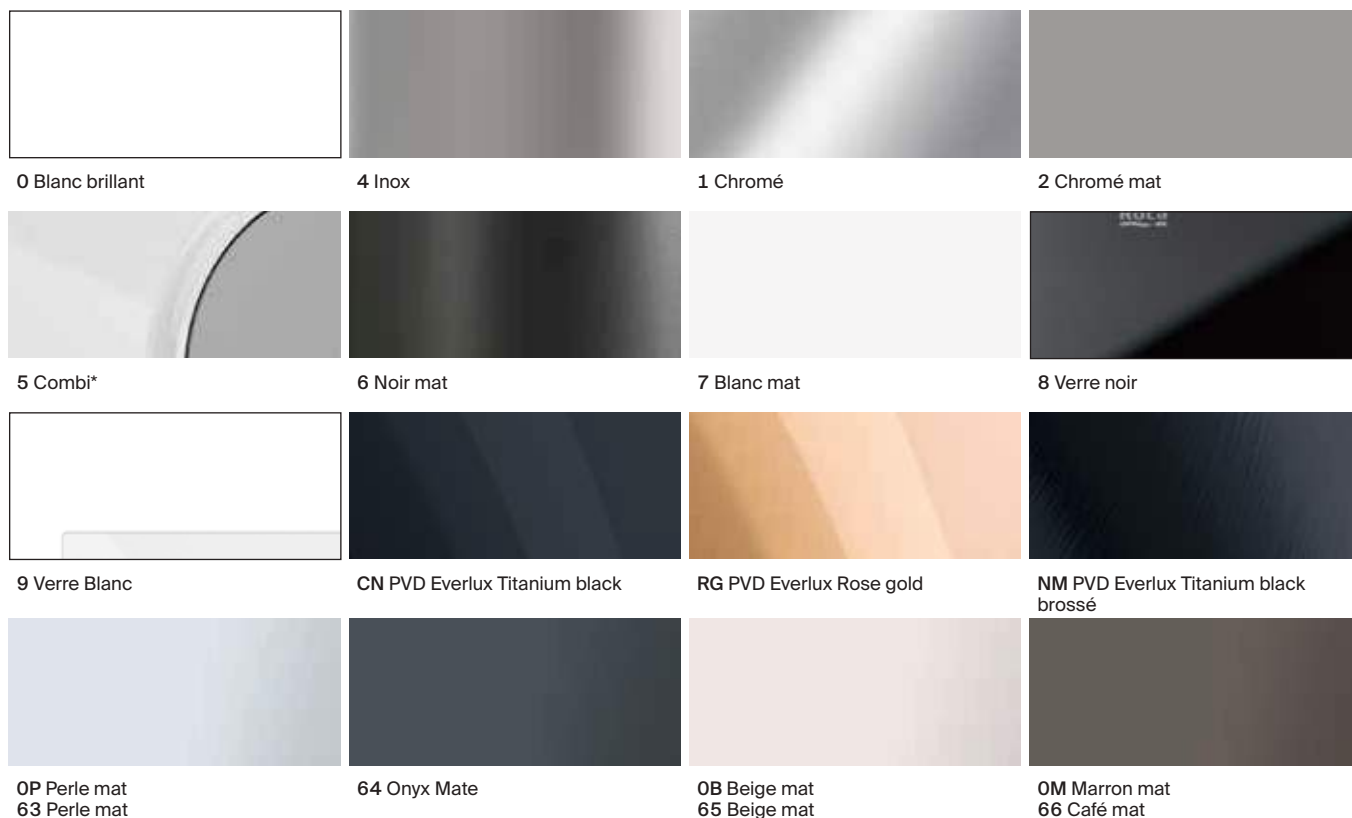

## Guide pratique / Finitions plaques

\*Blanc brillant avec bouton-poussoir Chromé mat.

	0	1	2	4	5*	6	7	8	9	CN	RG	NM	OP	OB	OM	63	64	65	66
<b>Plaques pour bâti-supports</b>																			
PL1 Simple	●																		
PL2 Simple	●																		
PL3 PRO Simple				●															
PL1 Double	●	●	●		●														
PL2 Double	●	●	●		●														
PL3 PRO Double				●															
PL4 Double	●	●	●		●														
PL5 Double	●	●	●		●														
PL6 Double	●	●	●		●														
PL7 Double						●	●	●	●										
PL10 Double	●	●	●		●	●	●	●	●	●	●	●	●	●	●	●	●	●	●
PL10 PRO Double				●															
PL10 Double Pneumatic				●															
<b>Plaques électroniques</b>																			
PL3-E PRO Double				●															
PL10-E Double				●															
PL10-E PRO Double				●															
EP-1 Double								●											
EP-2 Double									●										
EP-3 Double								●	●							●	●	●	●