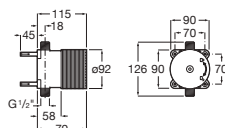

Corps d'encastrement

Solution pour robinetterie bain-douche sur colonne à encastrer Ona.

Prix

A525231803		192,00 €